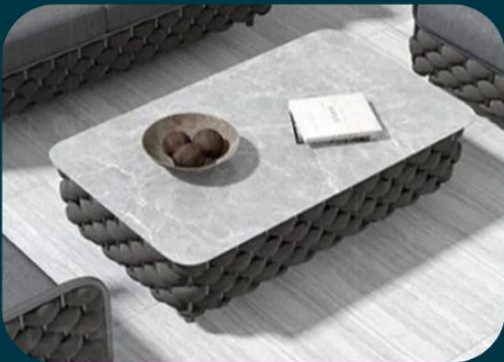

ROPE SOFA

Material : Aluminum alloy +Weaving rope
SIZE : 180*85*70CM.

ROPE SOFA

Material : Aluminum alloy +Weaving rope
SIZE : 85*85*70CM.

COFFEE TABLE

Material : Aluminum alloy +Weaving rope + Slate
SIZE : 70*35CM.

TERRA AZALEA

ROPE SOFA

Material : Aluminum + Slate
SIZE : 135*70*70CM.

SINGLE SOFA

Material : Aluminum + Fabric
SIZE : 70*70*70CM.

COFFEE TABLE

Material : Aluminum + Slate
SIZE : 100*60*40CM.

TERRA AZALEA